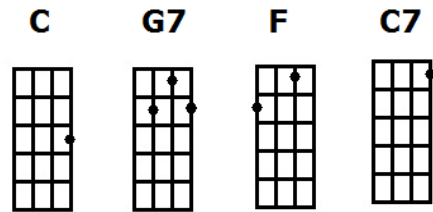

Island Style

John Cruz

Submitted by DeG from

www.islandmusicnetwork.com and edited by Ukulenny

Intro:

[C] [G7] [C]

Chorus:

On the [F]Island, we do it Island [C]Style

From the mountain to the ocean from the [G7]windward to the leeward [C]side. [C7]

On the [F]Island, we do it Island [C]Style

From the mountain to the ocean from the [G7]windward to the leeward [C]side.

V1:

CHORUS

BREAK (Verse & Chorus 1X)

REPEAT V1

FINAL CHORUS:

On the [F]Island, we do it Island [C]Style

From the mountain to the ocean from the [G7]windward to the leeward [C]side. [C7]

On the [F]Island, we do it Island [C]Style

From the mountain to the ocean from the [G7]windward to the leeward [C]side. [C7]

On the [F]Island, we do it Island [C]Style

From the mountain to the ocean from the [G7]windward to the leeward [C]side.

From the mountain to the ocean from the [G7]windward to the leeward [C]side.